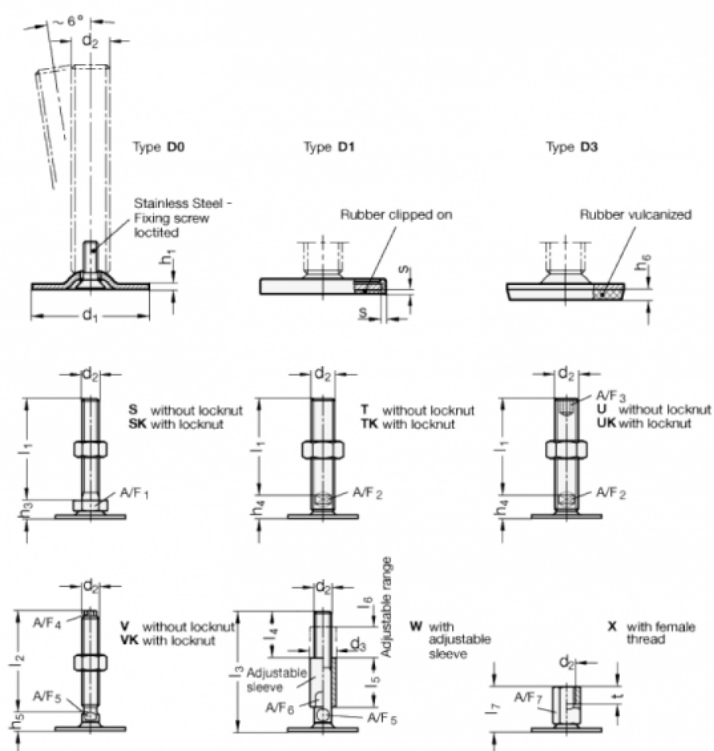

Article number: 204140M16100D3TK
 Description: E+G levelling foot
 GN 41-40-M16-100-D3-TK
 Note: TK With nut, Wrench flat at the bottom

Measures

A/F2 = 12
 d1 = 40
 d2 = M16
 h1 = 2
 h4 = 17
 h6 = 3.5
 l1 = 100
 s =